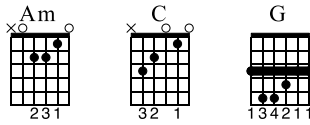

Shake it off

The Fingers's Tale
www.musigraph.net

Music by Taylor Swift

Standard tuning

♩ = 170

S-Gt

mf

Am C

TAB: 3 0 2 0 0 3 0 0 0 0 0 0 0 0 0 0 3 3 3 3 3 3 3 3 3 3 3

G

TAB: 0 2 0 2 0 2 0 0 2 0 0 2 0 0 3 0 2 0 0 3 0 2 0 0 3 0 2 0

Am C

TAB: 0 3 0 2 0 0 0 0 0 0 0 0 0 3 3 3 3 3 3 3 3 3 3 3 3 3 3

G

TAB: 0 2 0 2 0 2 0 0 2 0 0 2 0 0 3 0 2 0 0 3 0 2 0 0 3 0 2 0